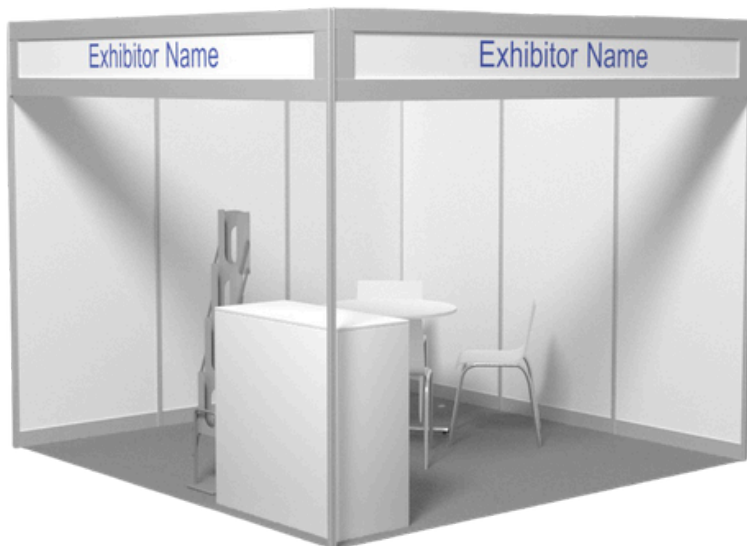

Shell Scheme Pack - Example for 9 sqm

Includes:

Structure: 2 or 3 White laminated walls

Lighting: 2 Spotlights (50w); (Required to order Electrical Services for the Spotlights)

Furniture: 4 White Chairs, 1 Lockable Counter, 1 Round Table, 1 Brochure Rack + 1 Waste bin (not in the image but it's included)

Carpet: Grey Carpet