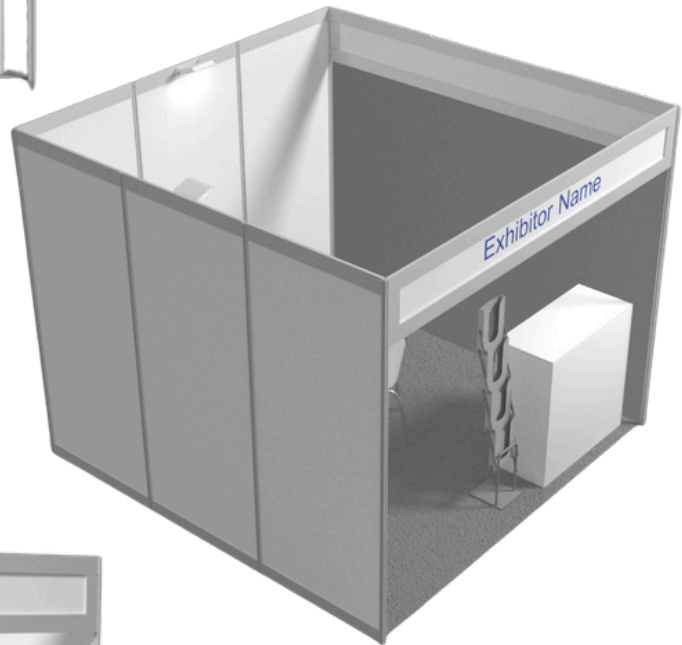

Shell Scheme Pack - Example for 9 sqm

Includes:

Structure: 2 or 3 White laminated walls

Lighting: 2 Spotlights (50w); (Required to order Electrical Services for the Spotlights)

Furniture: 4 White Chairs, 1 Lockable Counter, 1 Round Table, 1 Brochure Rack + 1 Waste bin (not in the image but it's included)

Carpet: Grey Carpet