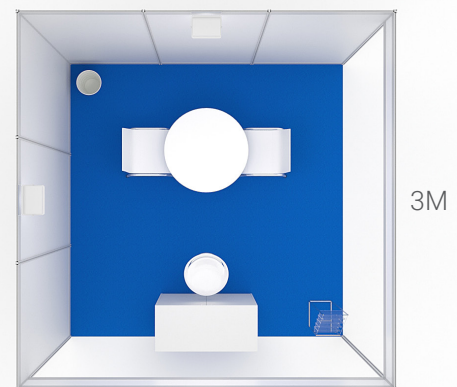

EACR 2025_SCHELL SCHEME 3X3

TOP VIEW

DATA SHEET

SHELL SCHEME

3.00 x 3.00m x 2.50m (height)

FURNITURE

Carpet 9m²
1 x Counter
1 x High Stool
1 x Tipo Table
2 x Tipo Chairs
1 x Trash Can
1 x Flyer Holder
1 x LED Spotlight

ARTWORKS

- 1 x Counter_1.00m x 1.00m
- 1 x Fascia_2.77m x 0.22m

EACR 2025_SCHELL SCHEME 3X3 CORNER

TOP VIEW

3M

DATA SHEET

SHELL SCHEME

3.00 x 3.00m x 2.50m (height)

2 x LED Spotlight

ARTWORKS

- 1 x Counter_1.00m x 1.00m

- 2 x Fascia_2.77m x 0.22m

EACR 2025_SCHELL SCHEME 3X3 PENINSULA

TOP VIEW

DATA SHEET

SHELL SCHEME