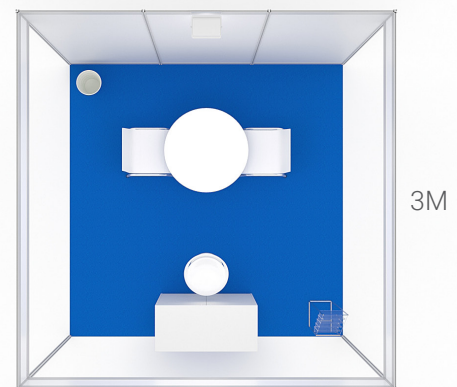

EACR 2025_SCHELL SCHEME 3X3

TOP VIEW

DATA SHEET

SHELL SCHEME

3.00 x 3.00m x 2.50m (height)

FURNITURE

Carpet 9m²
1 x Counter
1 x High Stool
1 x Tipo Table
2 x Tipo Chairs
1 x Trash Can
1 x Flyer Holder
1 x LED Spotlight

ARTWORKS

- 1 x Counter_1.00m x 1.00m
- 1 x Fascia_2.77m x 0.22m

EACR 2025_SCHELL SCHEME 3X3 CORNER

TOP VIEW

3M

DATA SHEET

SHELL SCHEME

3.00 x 3.00m x 2.50m (height)

2 x LED Spotlight

ARTWORKS

- 1 x Counter_1.00m x 1.00m

- 2 x Fascia_2.77m x 0.22m

EACR 2025_SCHELL SCHEME 3X3 PENINSULA

TOP VIEW

DATA SHEET

SHELL SCHEME

3.00 x 3.00m x 2.50m (height)

FURNITURE

Carpet 9m²

1 x Counter

1 x High Stool

1 x Tipo Table

2 x Tipo Chairs

1 x Trash Can