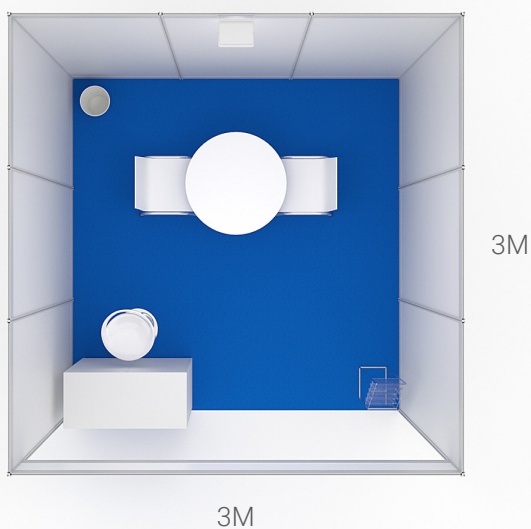

EACR 2025_SCHELL SCHEME 3X3

TOP VIEW

DATA SHEET

SHELL SCHEME

3.00 x 3.00m x 2.50m (height)

FURNITURE

Carpet 9m²
1 x Counter
1 x High Stool
1 x Tipo Table
2 x Tipo Chairs
1 x Trash Can
1 x Flyer Holder
1 x LED Spotlight

ARTWORKS

- 1 x Counter_1.00m x 1.00m
- 1 x Fascia_2.77m x 0.22m

EACR 2025_SCHELL SCHEME 3X3 CORNER

TOP VIEW

3M

DATA SHEET

SHELL SCHEME

3.00 x 3.00m x 2.50m (height)

2 x LED Spotlight

ARTWORKS

- 1 x Counter_1.00m x 1.00m

- 2 x Fascia_2.77m x 0.22m

EACR 2025_SCHELL SCHEME 3X3 PENINSULA

TOP VIEW

DATA SHEET

SHELL SCHEME

3.00 x 3.00m x 2.50m (height)

FURNITURE

Carpet 9m²

1 x Counter

1 x High Stool

1 x Tipo Table

2 x Tipo Chairs

1 x Trash Can