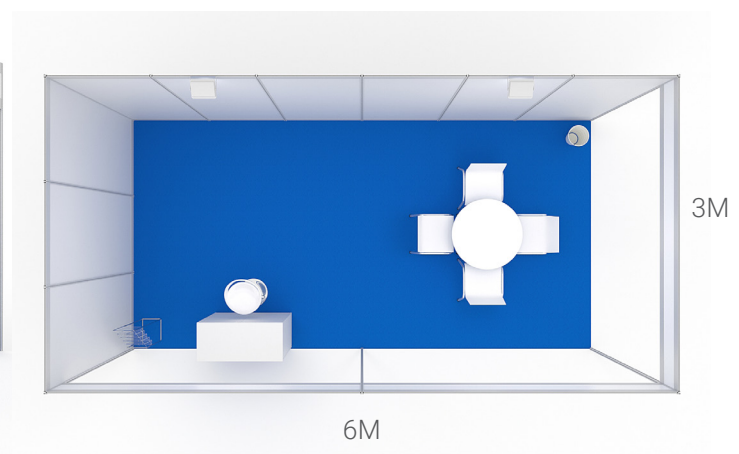

EACR 2025_SCHELL SCHEME 6X3

TOP VIEW

DATA SHEET

SHELL SCHEME

6.00 x 3.00m x 2.50m (height)

ARTWORKS

- 1 x Counter_1.00m x 1.00m
- 2 x Fascia_2.77m x 0.22m

FURNITURE

- Carpet 18m²
- 1 x Counter
- 1 x High Stool
- 1 x Tipo Table
- 4 x Tipo Chairs
- 1 x Trash Can
- 1 x Flyer Holder
- 2 x LED Spotlight

EACR 2025_SCHELL SCHEME 6X3 CORNER

TOP VIEW

DATA SHEET

SHELL SCHEME

6.00 x 3.00m x 2.50m (height)

EACR 2025_SCHELL SCHEME 6X3 PENINSULA

TOP VIEW

DATA SHEET

SHELL SCHEME

6.00 x 3.00m x 2.50m (height)

ARTWORKS

- 1 x Counter_1.00m x 1.00m
- 4 x Fascia_2.77m x 0.22m

FURNITURE

- Carpet 18m²
- 1 x Counter
- 1 x High Stool
- 1 x Tipo Table
- 4 x Tipo Chairs
- 1 x Trash Can
- 1 x Flyer Holder
- 2 x LED Spotlight