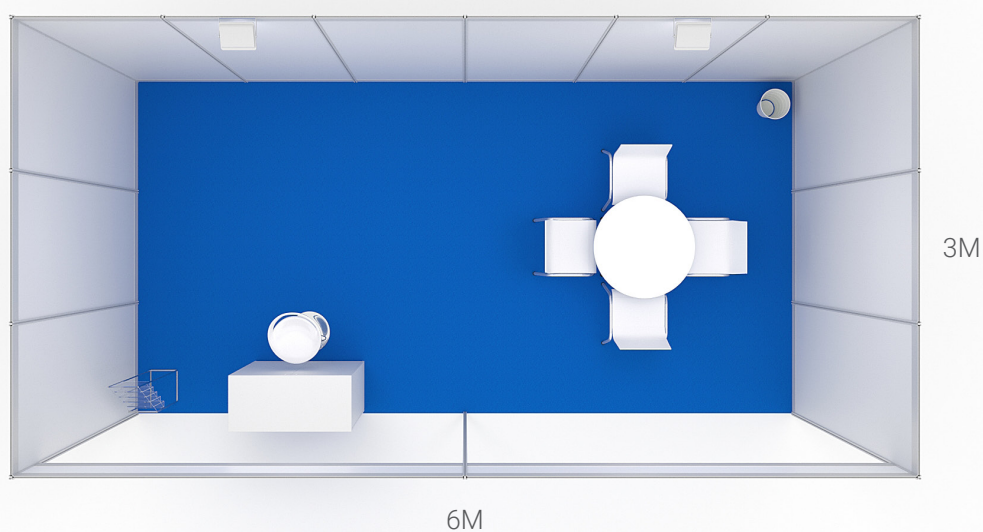

EACR 2025_SCHELL SCHEME 6X3

TOP VIEW

DATA SHEET

SHELL SCHEME

6.00 x 3.00m x 2.50m (height)

ARTWORKS

- 1 x Counter_1.00m x 1.00m
- 2 x Fascia_2.77m x 0.22m

FURNITURE

- Carpet 18m²
- 1 x Counter
- 1 x High Stool
- 1 x Tipo Table
- 4 x Tipo Chairs
- 1 x Trash Can
- 1 x Flyer Holder
- 2 x LED Spotlight

EACR 2025_SCHELL SCHEME 6X3 CORNER

TOP VIEW

DATA SHEET

SHELL SCHEME

6.00 x 3.00m x 2.50m (height)

EACR 2025_SCHELL SCHEME 6X3 PENINSULA

TOP VIEW

DATA SHEET

SHELL SCHEME

6.00 x 3.00m x 2.50m (height)

ARTWORKS

- 1 x Counter_1.00m x 1.00m
- 4 x Fascia_2.77m x 0.22m

FURNITURE

- Carpet 18m²
- 1 x Counter
- 1 x High Stool
- 1 x Tipo Table
- 4 x Tipo Chairs
- 1 x Trash Can
- 1 x Flyer Holder
- 2 x LED Spotlight