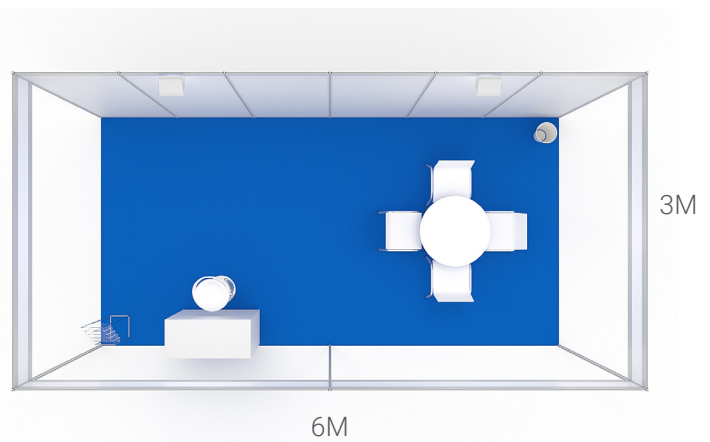

EACR 2025_SCHELL SCHEME 6X3

TOP VIEW

DATA SHEET

SHELL SCHEME

6.00 x 3.00m x 2.50m (height)

ARTWORKS

- 1 x Counter_1.00m x 1.00m
- 2 x Fascia_2.77m x 0.22m

FURNITURE

- Carpet 18m²
- 1 x Counter
- 1 x High Stool
- 1 x Tipo Table
- 4 x Tipo Chairs
- 1 x Trash Can
- 1 x Flyer Holder
- 2 x LED Spotlight

EACR 2025_SCHELL SCHEME 6X3 CORNER

TOP VIEW

DATA SHEET

SHELL SCHEME

6.00 x 3.00m x 2.50m (height)

ARTWORKS

- 1 x Counter_1.00m x 1.00m
- 3 x Fascia_2.77m x 0.22m

FURNITURE

- Carpet 18m²
- 1 x Counter
- 1 x High Stool
- 1 x Tipo Table
- 4 x Tipo Chairs
- 1 x Trash Can
- 1 x Flyer Holder
- 2 x LED Spotlight

EACR 2025_SCHELL SCHEME 6X3 PENINSULA

TOP VIEW

DATA SHEET

SHELL SCHEME

6.00 x 3.00m x 2.50m (height)

ARTWORKS

- 1 x Counter_1.00m x 1.00m
- 4 x Fascia_2.77m x 0.22m

FURNITURE